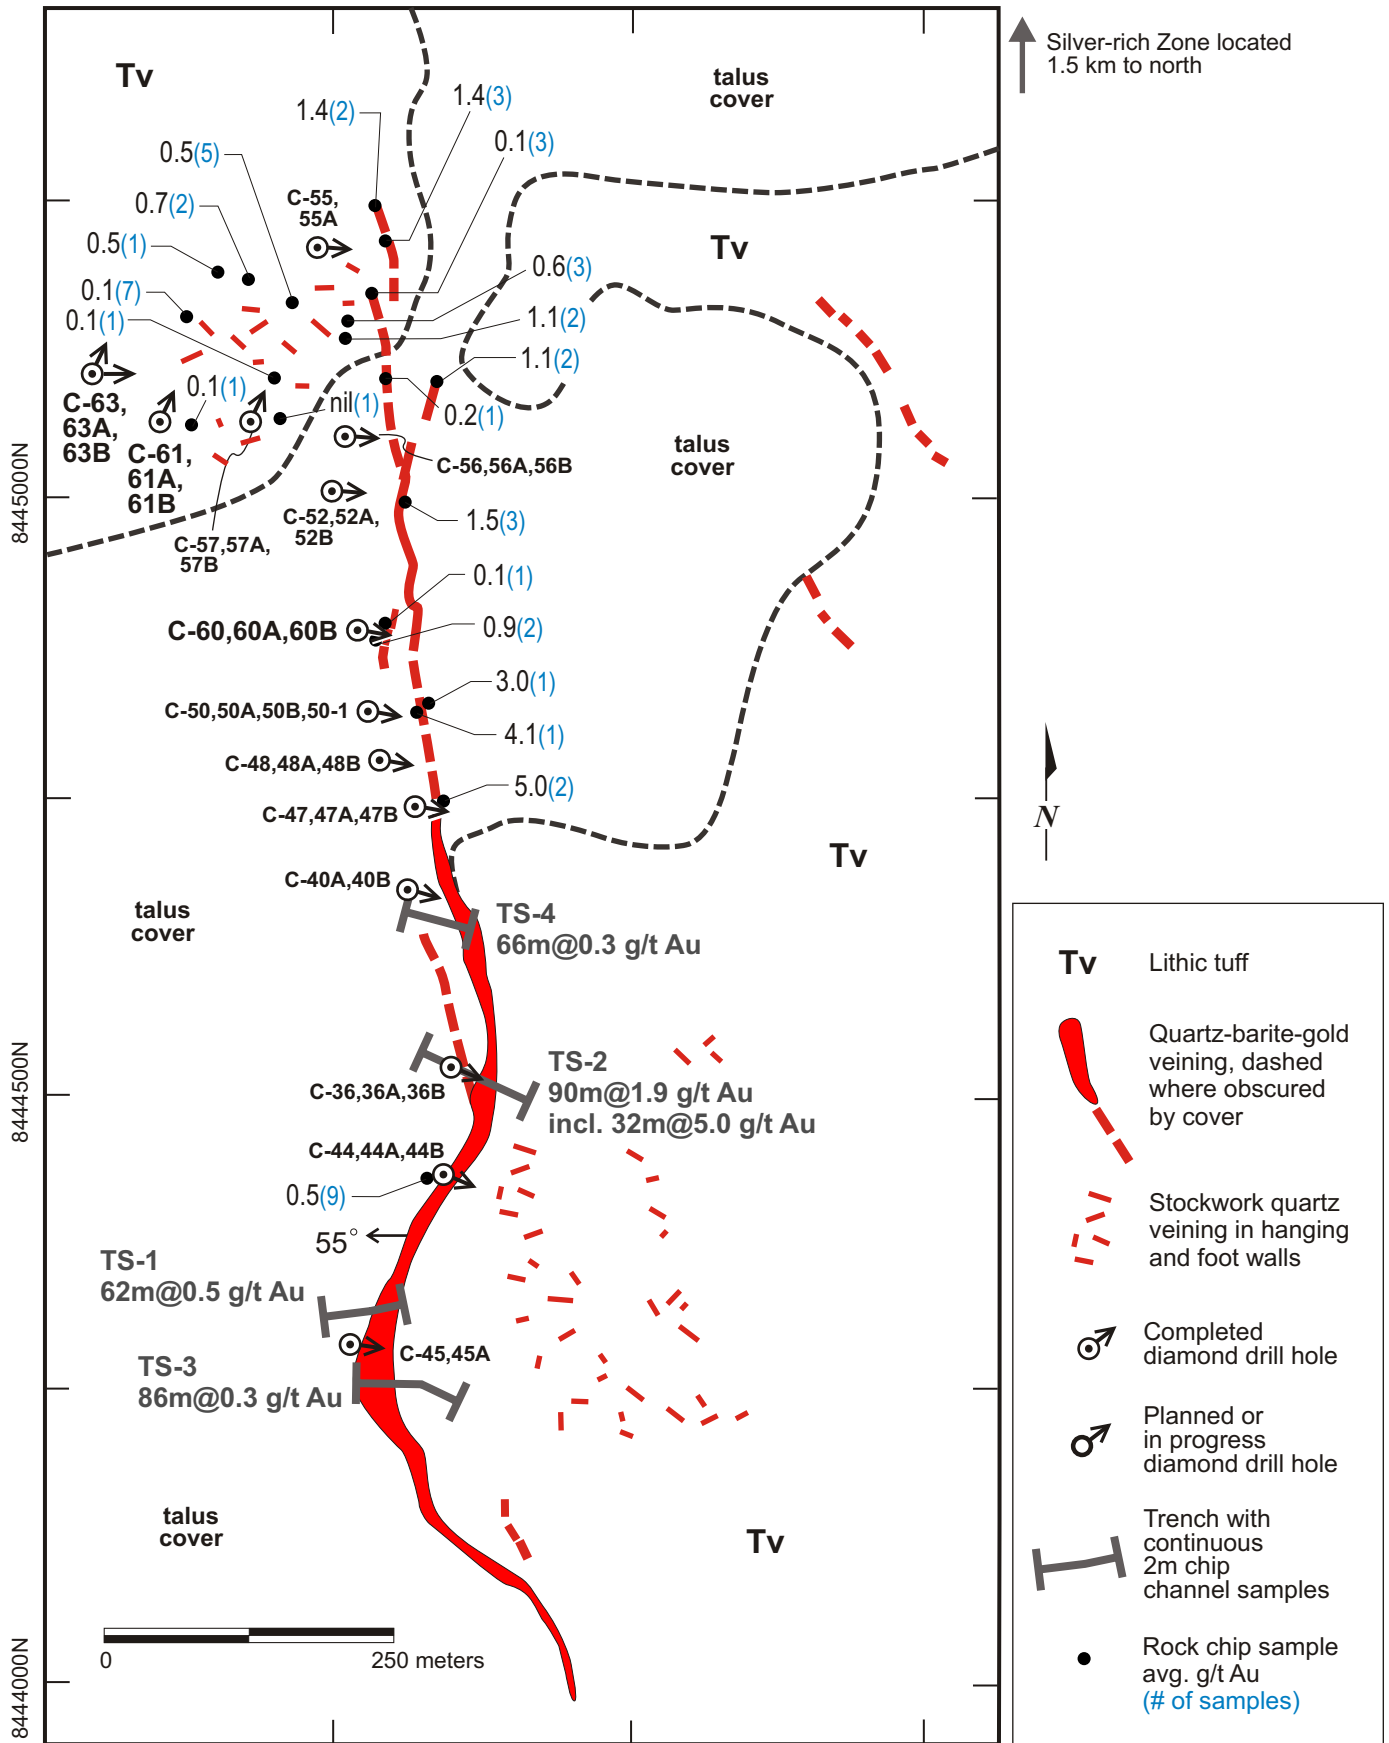

Corani Ag-Au Project, Peru - Gold Zone Geology Map

316500E

317000E

April 18, 2006